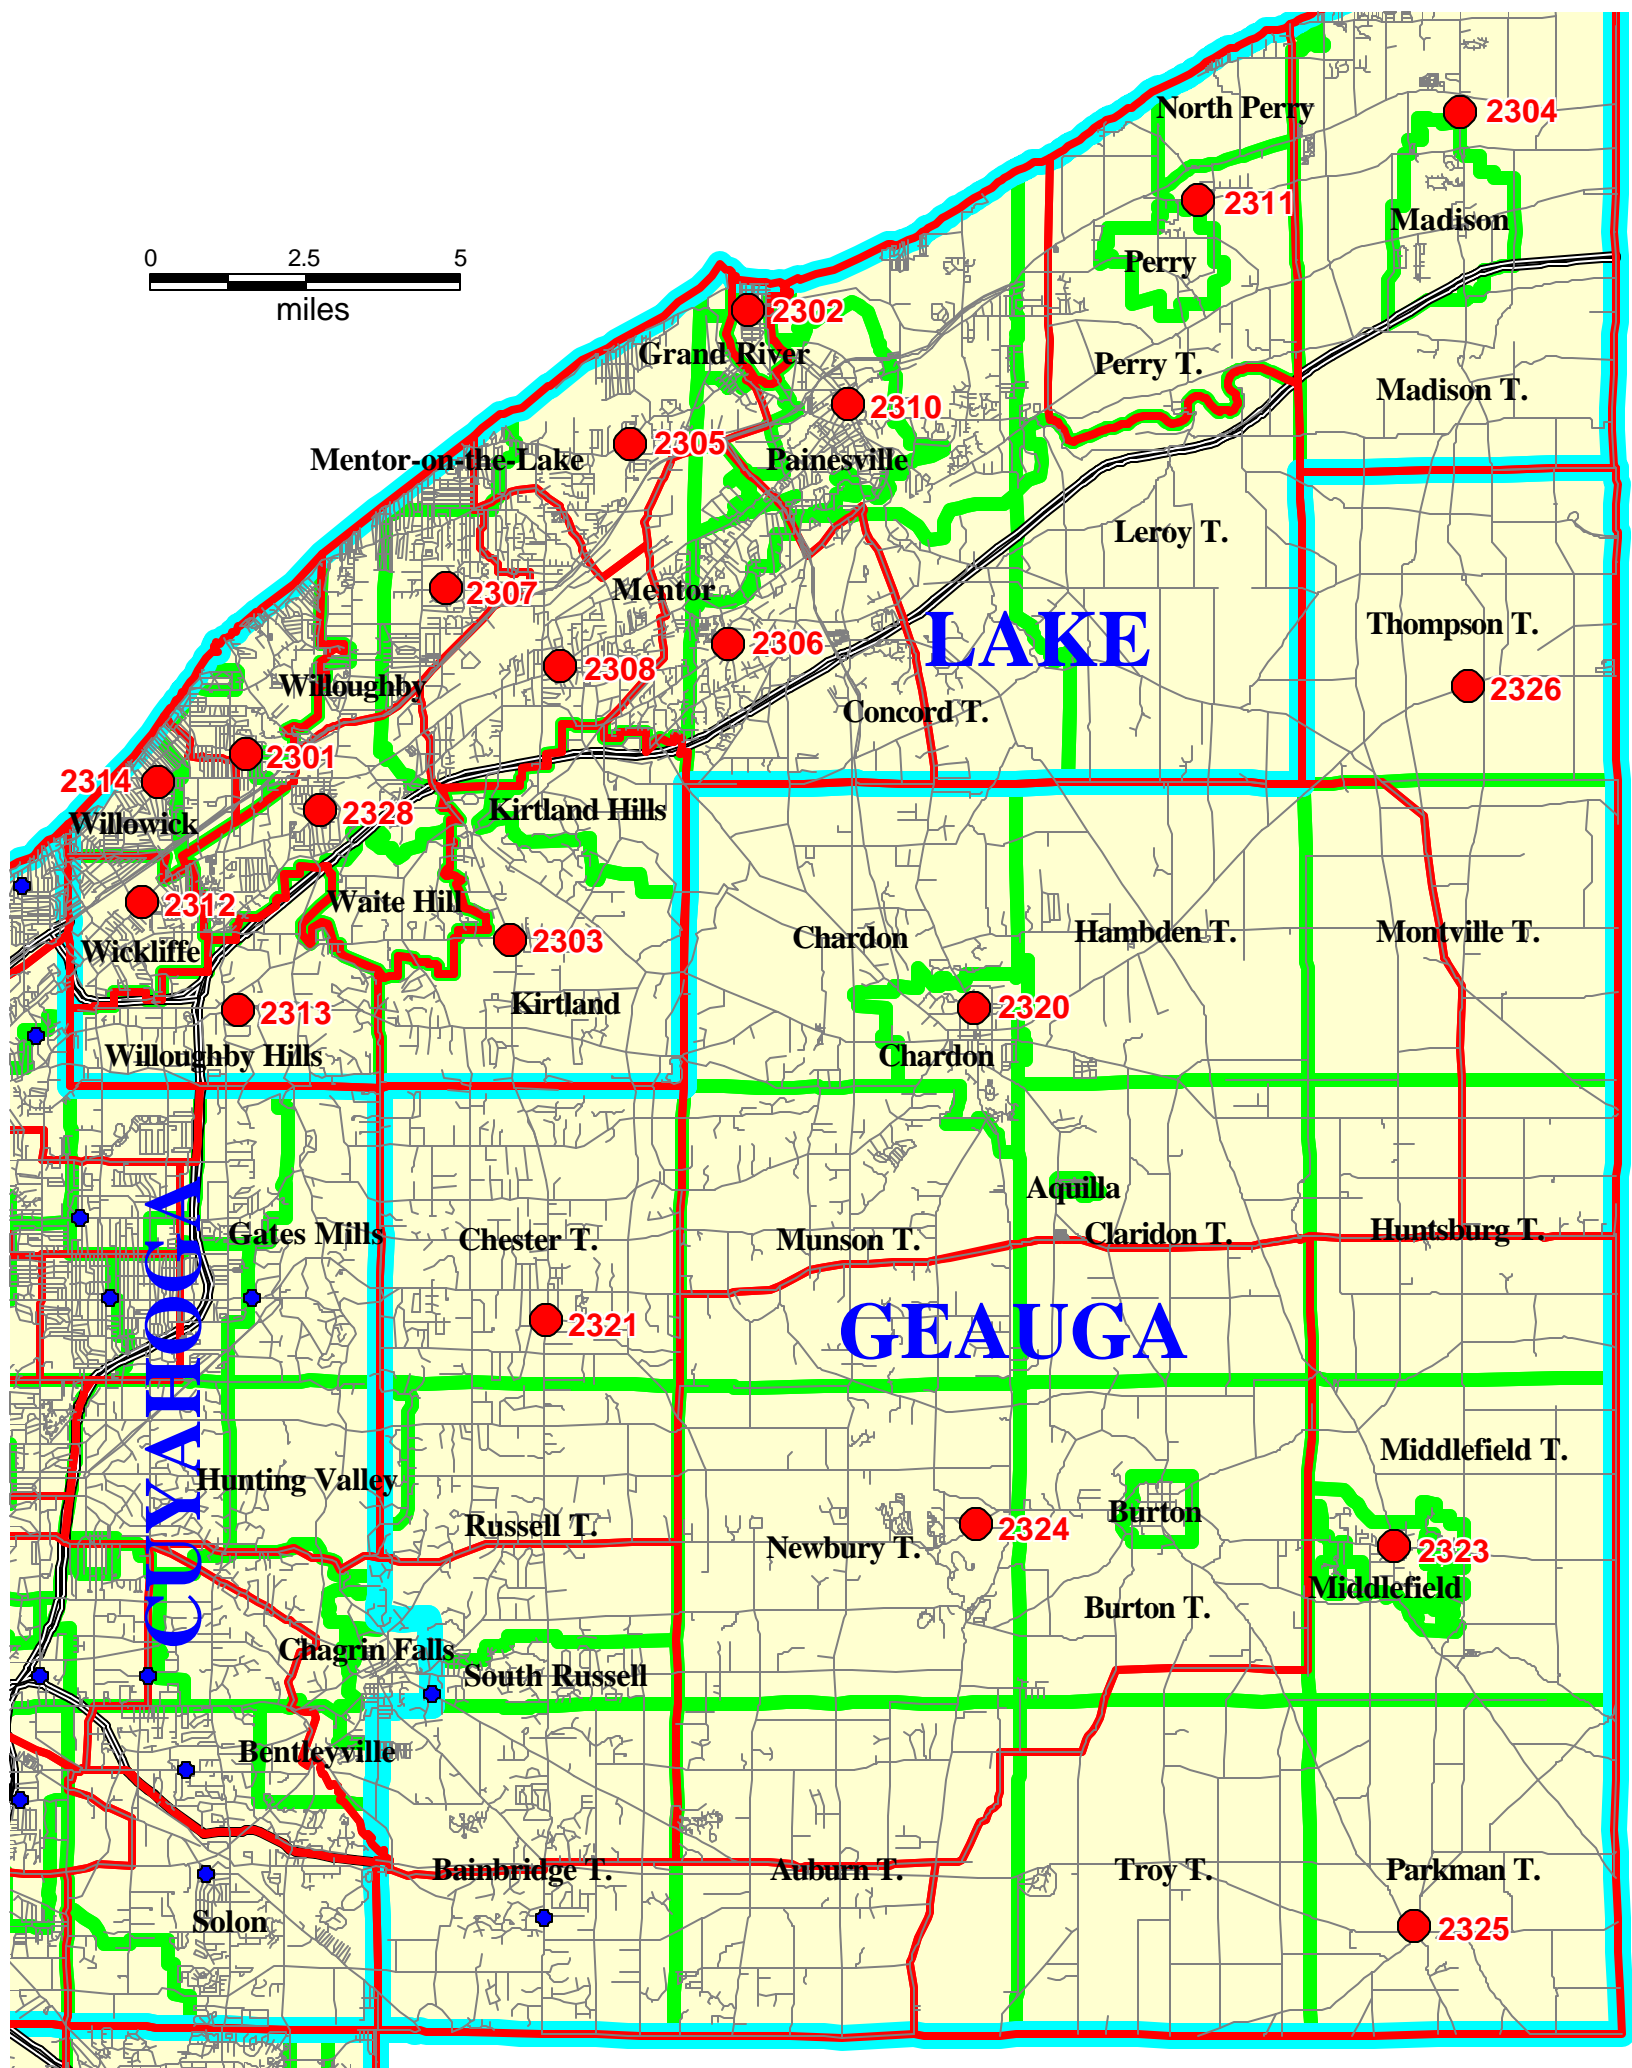

# Lake/Geauga District Catholic Diocese of Cleveland

Parish#	Parish	Street Address	City
2301	St. Justin Martyr	35781 Stevens Boulevard	Eastlake
2302	St. Anthony of Padua	316 5th Street	Fairport Harbor
2303	Divine Word	8100 Eagle Road	Kirtland
2304	Immaculate Conception	2846 Hubbard Road	Madison
2305	St. Bede the Venerable	9114 Lake Shore Boulevard	Mentor
2306	St. Gabriel	9925 Johnnycake Ridge Road	Concord Township
2307	St. John Vianney	7575 Bellflower Road	Mentor
2308	St. Mary of the Assumption	8560 Mentor Avenue	Mentor
2310	St. Mary	242 North State Street	Painesville
2311	St. Cyprian	4223 Middle Ridge Road	Perry
2312	Our Lady of Mount Carmel	29850 Euclid Avenue	Wickliffe
2313	St. Noel	35200 Chardon Road	Willoughby Hills
2314	St. Mary Magdalene	460 East 321st Street	Willowick
2320	St. Mary	401 North Street	Chardon
2321	St. Anselm	12969 Chillicothe Road	Chesterland
2323	St. Lucy (Mission)	16280 Kinsman Road	Middlefield
2324	St. Helen	12060 Kinsman Road	Newbury
2325	St. Edward	16150 Center Street	Parkman
2326	St. Patrick	16550 Rock Creek Road (Rt. 166)	Thompson
2328	Immaculate Conception	37932 Euclid Avenue	Willoughby

Prepared by:  
Northern Ohio Data & Information Service (NODIS)  
Maxine Goodman Levin College of Urban Affairs  
Cleveland State University  
April 2006 B.Mc